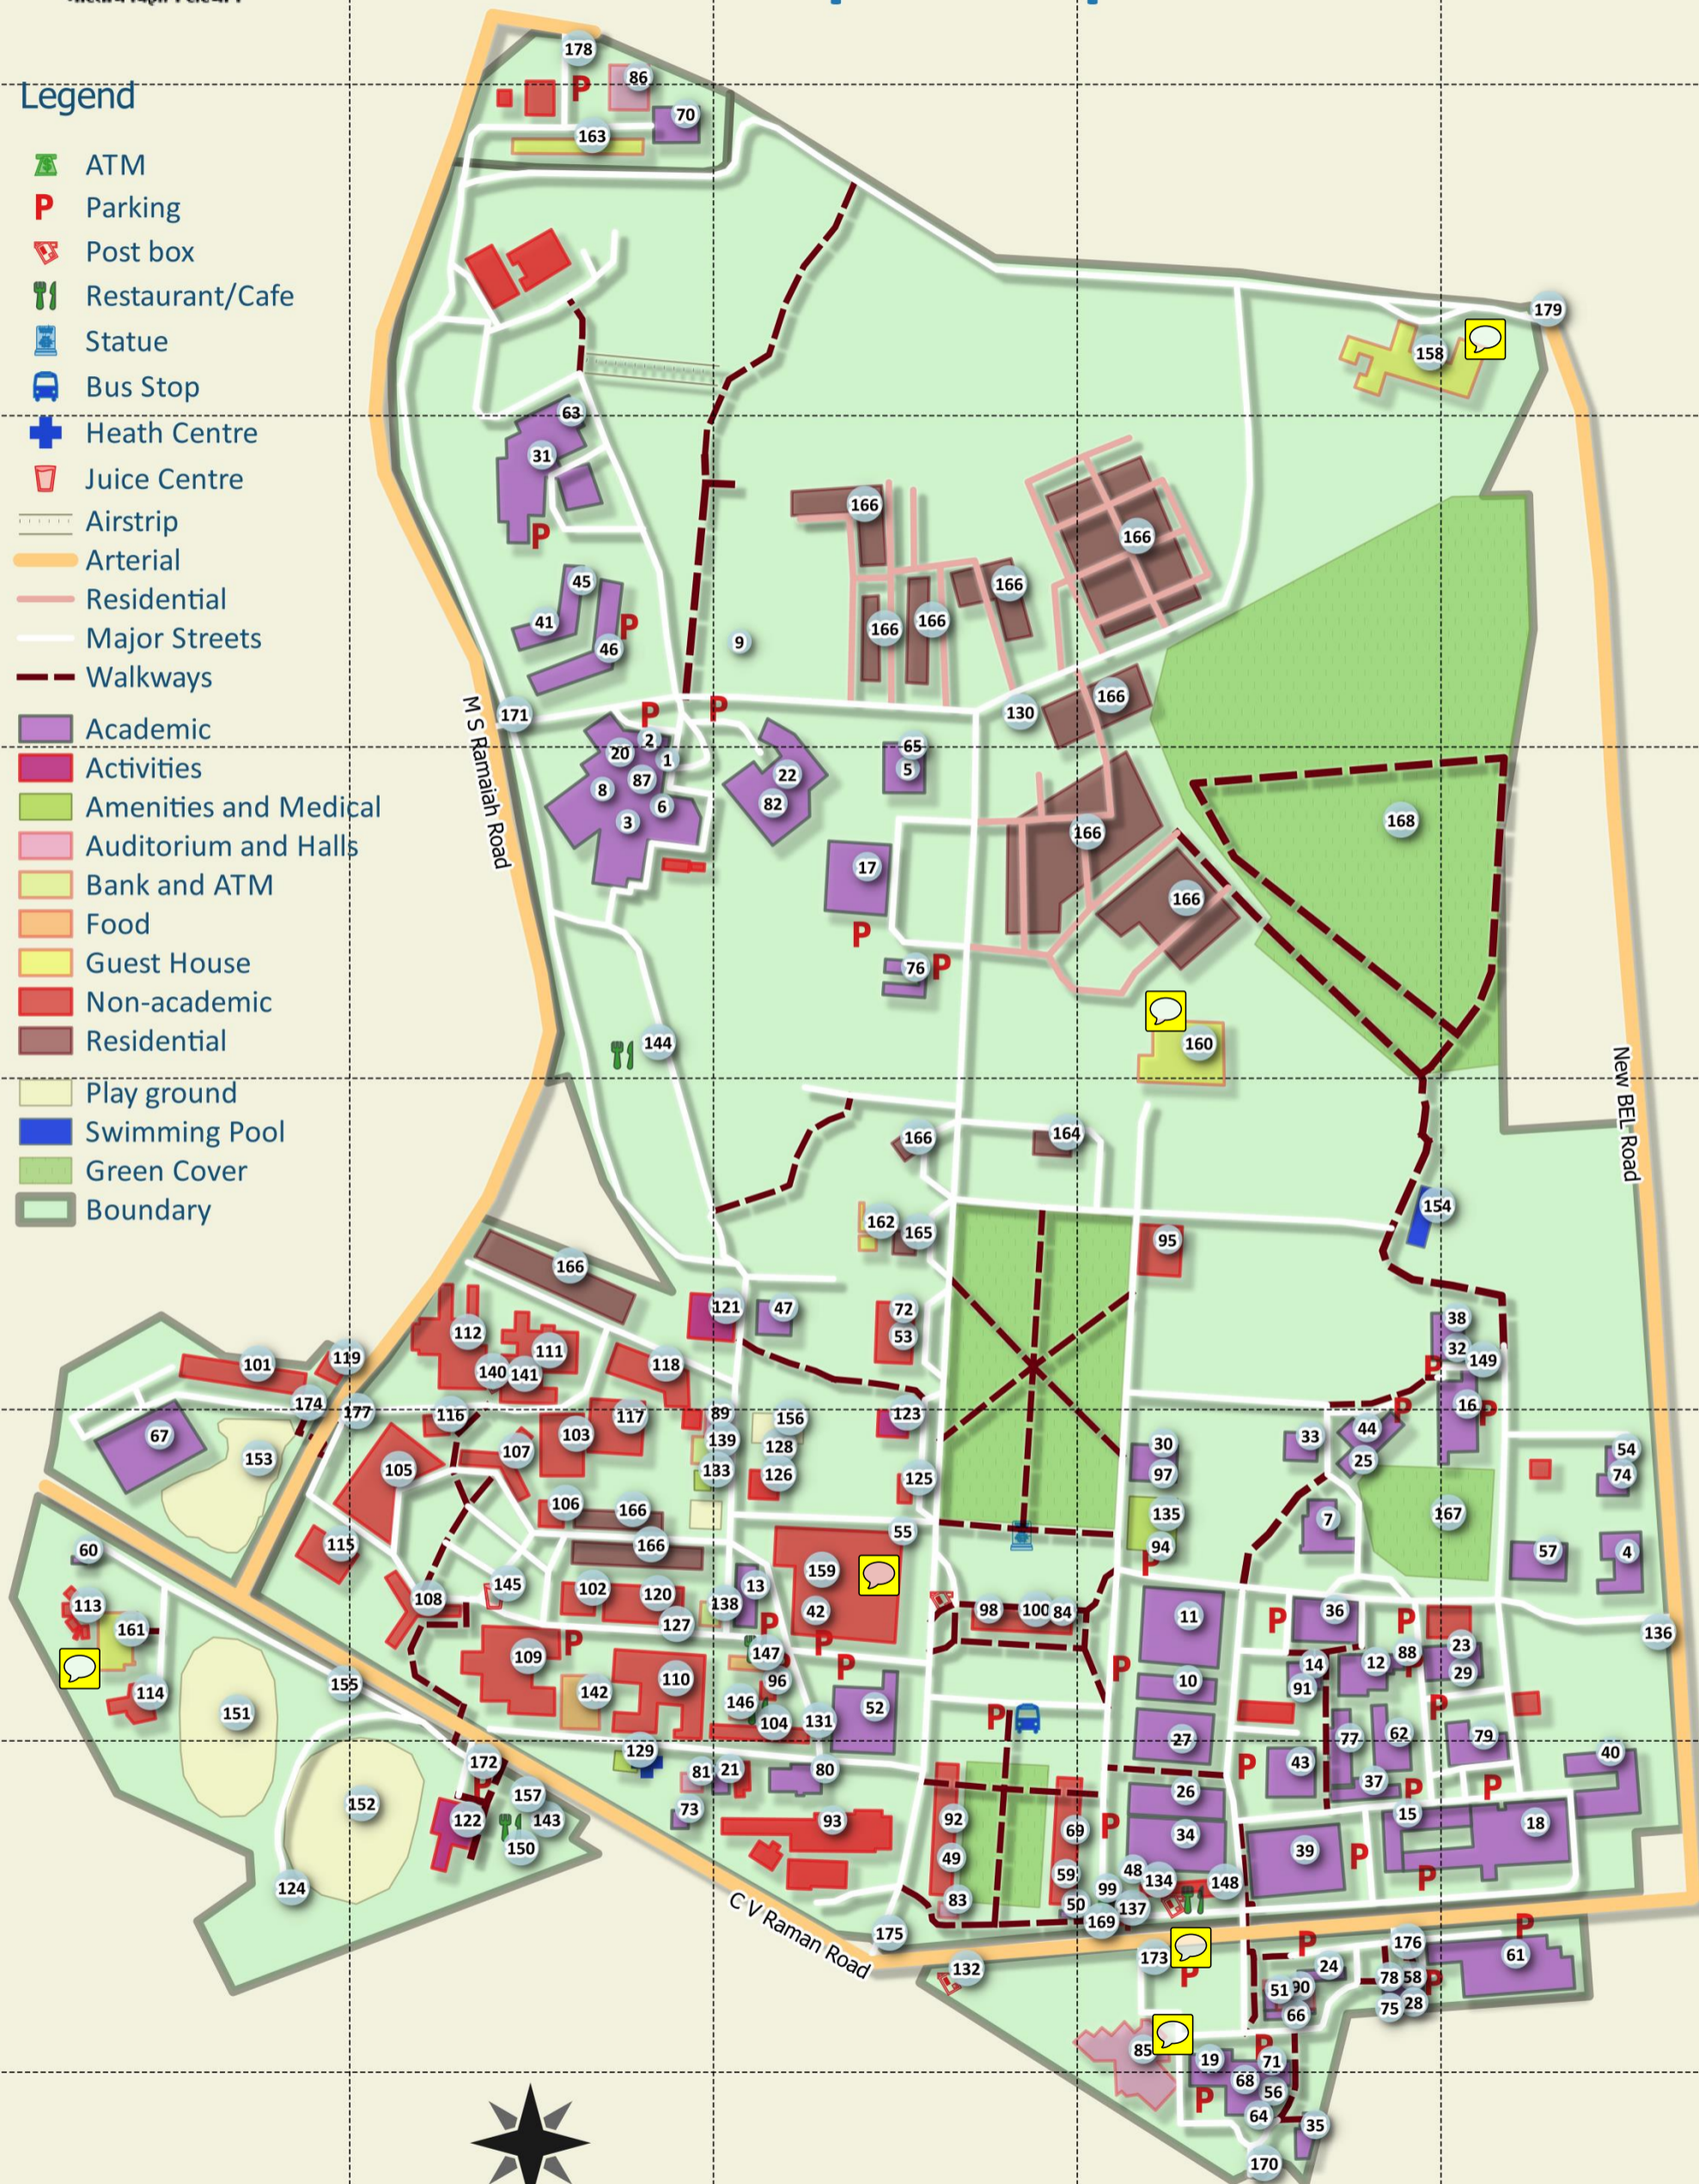

Indian Institute of Science (IISc) Campus Map

Legend

- ATM
- Parking
- Post box
- Restaurant/Cafe
- Statue
- Bus Stop
- Health Centre
- Juice Centre
- Airstrip
- Arterial
- Residential
- Major Streets
- Walkways
- Academic
- Activities
- Amenities and Medical
- Auditorium and Halls
- Bank and ATM
- Food
- Guest House
- Non-academic
- Residential
- Play ground
- Swimming Pool
- Green Cover
- Boundary

Map composed by Gubbi Labs | Map data: © Gubbi Labs and OpenStreetMap contributors

SEARCH BY GROUPS AND SERIAL NUMBERS

Academics

Division of Biological Sciences

Division of Biological Sciences	D2.....	1
Biochemistry	D2.....	2
Centre for Ecological Sciences	D2.....	3
Centre for Infectious Disease and Biosafety Lab	F5.....	4
Centre for Neuro Sciences	D3.....	5
Microbiology & Cell Biology	D2.....	6
Molecular Biophysics	F4.....	7
Molecular Reproduction, Development & Genetics	D2.....	8